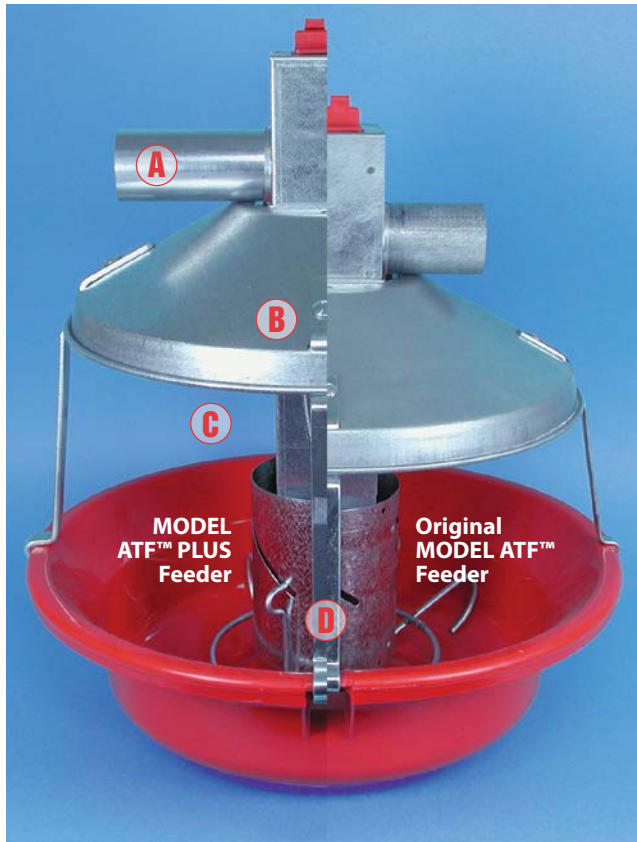

MODEL ATF™ PLUS Feeder

Proven Reliability PLUS Added Strength and Size for Today's Bigger Birds

Let's grow together.

Chore-Time's MODEL ATF™ PLUS Feeder retains all the reliability, ruggedness, and quality that the industry has come to appreciate about Chore-Time's famous MODEL ATF™ Feeder, PLUS even greater benefits for you:

- Proven durability for use with turkeys of 40 pounds and up.
- Better feed conversion – wide feed saver lip and feed saver ring help retain feed in pan, while larger pan-to-shield opening encourages birds to keep their heads in the feeder for less feed spillage.
- Save labor when flooding pans or lowering feed levels with Chore-Time's time-tested central winching system.
- Better feed flow for today's high-fat feeds is provided by the combination of Chore-Time's large-diameter, welded-seam tube and easy-to-clean plastic pan.

- (A) Tube is two inches higher – big turkeys walk under the feeder line more easily.
- (B) Turkey tough connection from shield to pan support.
- (C) Two inches more eating space between pan and shield means birds have easier access to feed and waste less.
- (D) Heavy-duty feeder includes thicker pan supports that lock the feed pan in place.

This model also available with a plastic feed cone.

Easy to Adjust Feed Cone Settings

The plastic cone for either of Chore-Time's Adult Turkey Feeder models features clear, easy-to-adjust feed level settings.