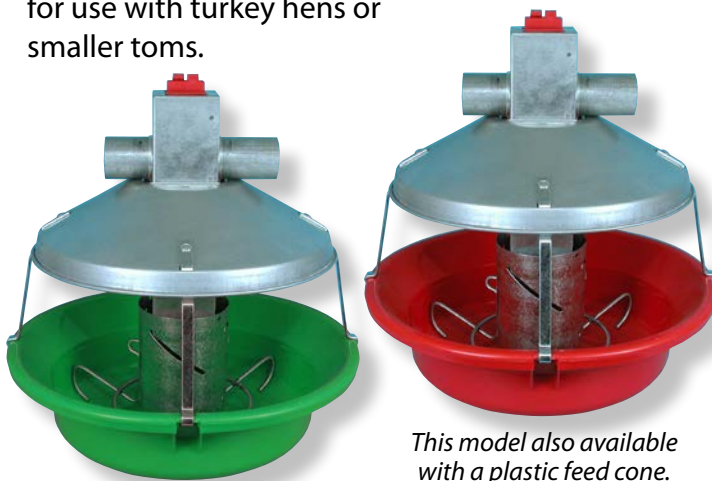

- Proven durability for use with turkeys of 40 pounds and up.
- Better feed conversion – wide feed saver lip and feed saver ring help retain feed in pan, while larger pan-to-shield opening encourages birds to keep their heads in the feeder for less feed spillage.
- Save labor when flooding pans or lowering feed levels with Chore-Time's time-tested central winching system.
- Better feed flow for today's high-fat feeds is provided by the combination of Chore-Time's large-diameter, welded-seam tube and easy-to-clean plastic pan.

- (A) Tube is two inches higher – big turkeys walk under the feeder line more easily.
- (B) Turkey tough connection from shield to pan support.
- (C) Two inches more eating space between pan and shield means birds have easier access to feed and waste less.
- (D) Heavy-duty feeder includes thicker pan supports that lock the feed pan in place.

- Chore-Time's MODEL ATF™ PLUS Feeders feature more head room for larger turkeys and are available in the configurations shown here.

Chore-Time's MODEL ATF™ PLUS Feeder

- Chore-Time also has the original MODEL ATF™ Feeder – the shorter "original" feeder is ideal for use with turkey hens or smaller toms.

This model also available with a plastic feed cone.

Easy to Adjust Feed Cone Settings

The plastic cone for either of Chore-Time's Adult Turkey Feeder models features clear, easy-to-adjust feed level settings.