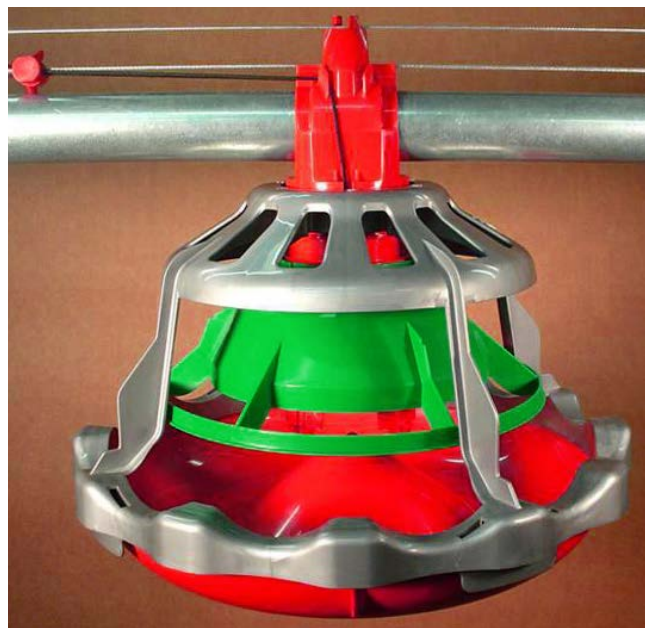

When the green feed cone is raised, the unique shape of the center cone helps poulters see feed flowing.

Using a winch, adjust the flood level in up to 200 feet (61 m) of feeder line at a time – 100 feet (30.5 m) in each direction.

ALL-OUT™ Flooding from Any Height

The LIBERTY® Feeder delivers ALL-OUT™ Flooding, on the floor or in the air.

The green feed cone can be manually locked into the full flood position, or use winching for a variable flood level.

The LIBERTY® Feeder's Actuator System features a positive locking mechanism which prevents over- or under-cranking.

No windows to restrict feed flow means feed is more visible and heaped high for poulters.

Find your independent authorized Chore-Time distributor in our online distributor finder.

When raised up, the LIBERTY® Feeder's Bird Positioning Ring helps keep poulters out of the feeder, yet shows them the flowing feed.