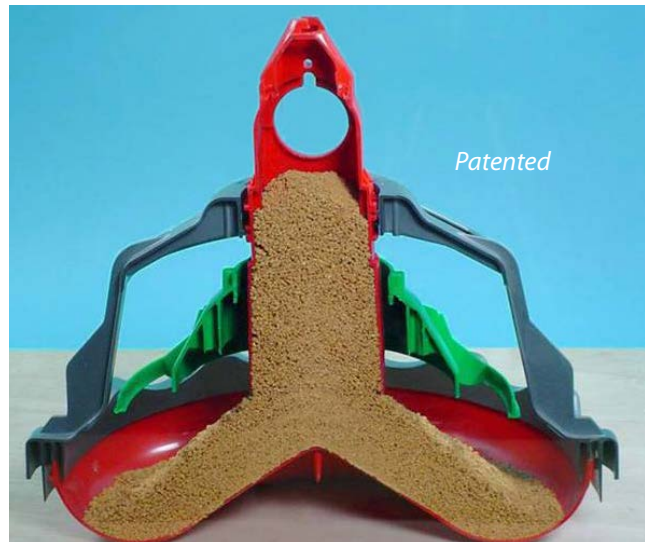

When the green feed cone is raised, the unique shape of the center cone helps poulters see feed flowing.

Using a winch, adjust the flood level in up to 200 feet (61 m) of feeder line at a time – 100 feet (30.5 m) in each direction.

ALL-OUT™ Flooding from Any Height

The LIBERTY® Feeder delivers ALL-OUT™ Flooding, on the floor or in the air.

The green feed cone can be manually locked into the full flood position, or use winching for a variable flood level.

The LIBERTY® Feeder's Actuator System features a positive locking mechanism which prevents over- or under-cranking.

No windows to restrict feed flow means feed is more visible and heaped high for poulters.

Feeder Specifications	Birds Per Feeder	Feed Cone Color
Poulters (to 7 weeks)	60-65	Green

No windows to restrict feed flow means feed in the LIBERTY® Feeder is more visible and heaped high for young birds.